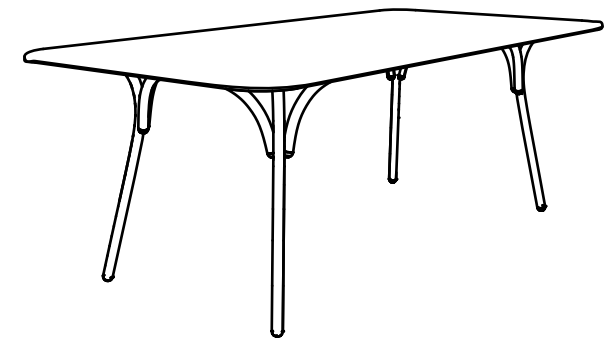

# ARCH DINING TABLE assembly instructions

Allen key not included  
Allen key number 4

1

place a clean cloth under the table top to prevent it from scratching

2

3

Gebrüder Thonet Vienna GmbH  
Prinz Eugen Straße 42  
1040 Wien (AT)