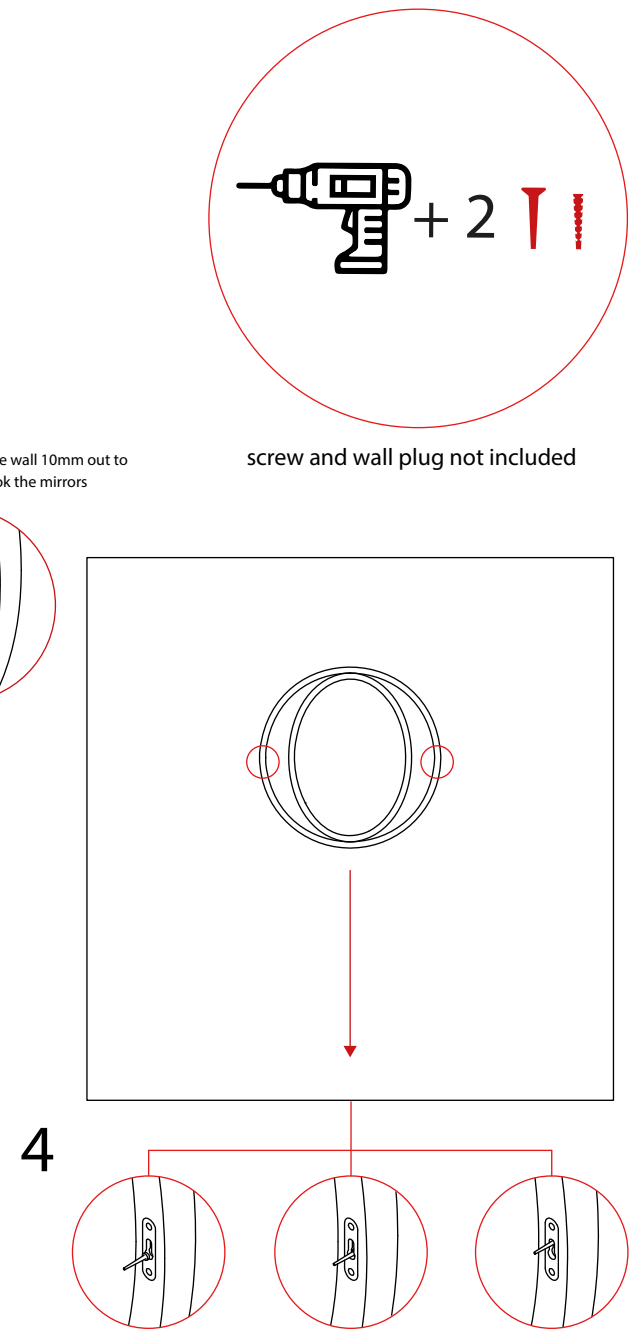

EYESHINE MIRRORS assembly instructions

These instructions are equally suitable for mod. CC1/CC2/CO2/OC1/OC2